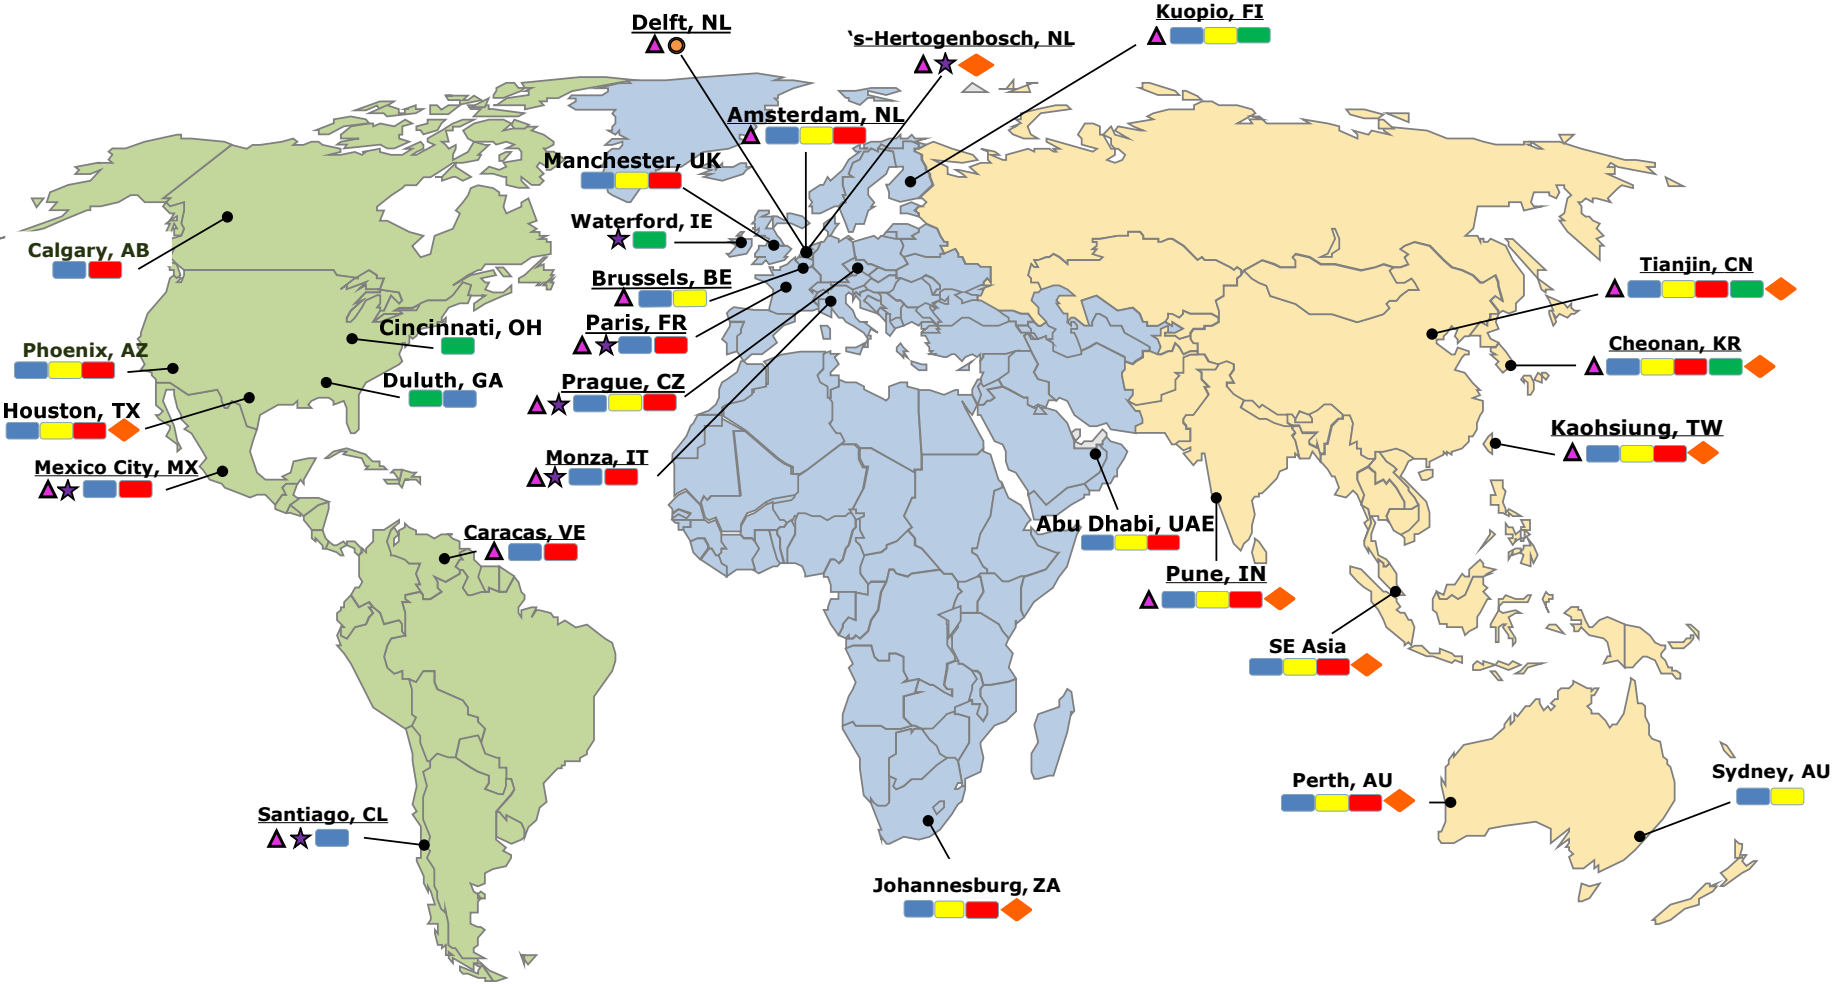

Honeywell

Global Automation College Training Facilities

P3 CWS/DaVinci/MXPro

PHD Process History Database

EPKS Experion

TPS TotalPlant Solution

Safety Manager

Automation College Extension Campus

Enraf Facility

Local Language Courses Offered (Non-English)